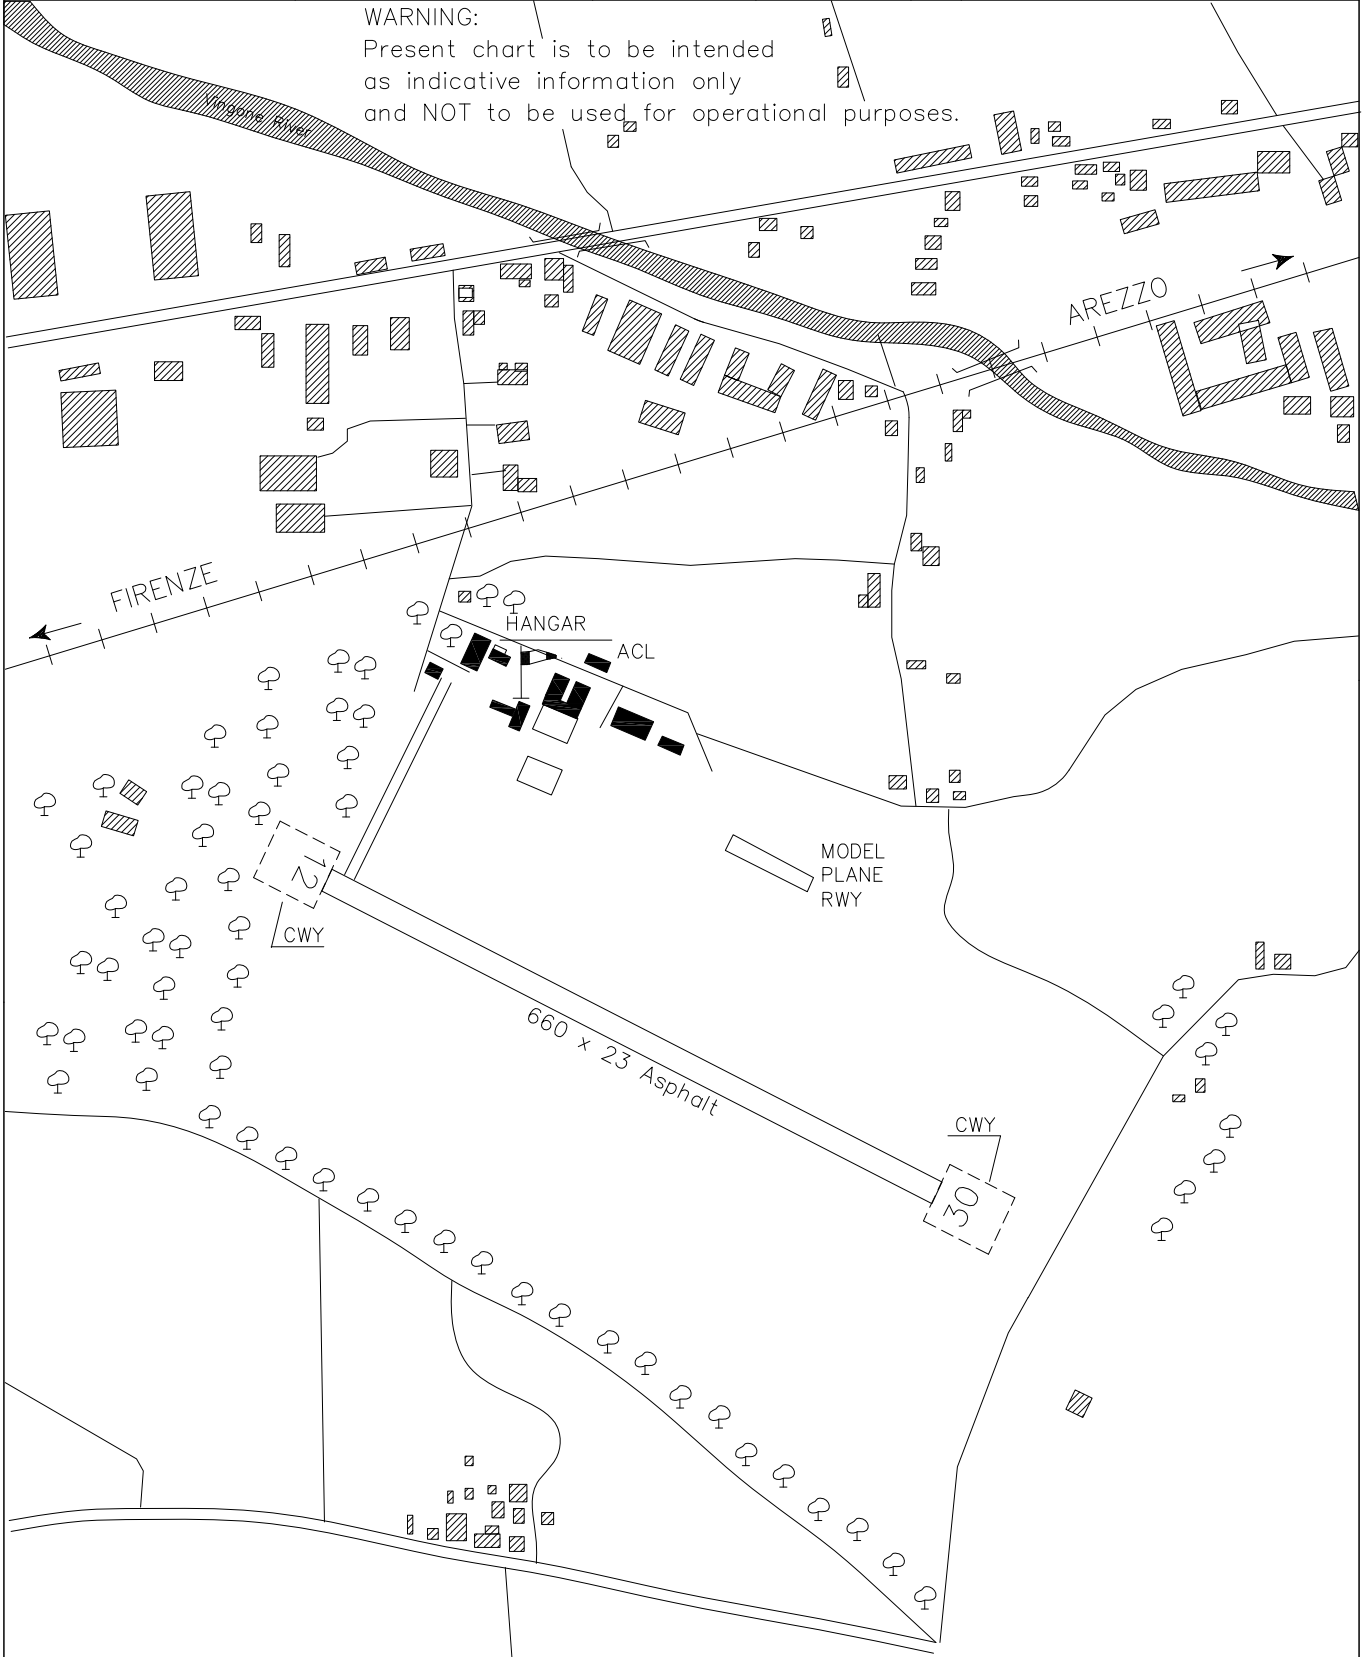

AD Operative Hours	Traffic Circuit	Arezzo Radio	Aerodrome Elevation	L I Q B	<b>AREZZO</b>
See relevant AD pages	Standard	CH 126.905	814 Ft		
					43°27'21" N 011°50'49" E *

WARNING:  
Present chart is to be intended  
as indicative information only  
and NOT to be used for operational purposes.