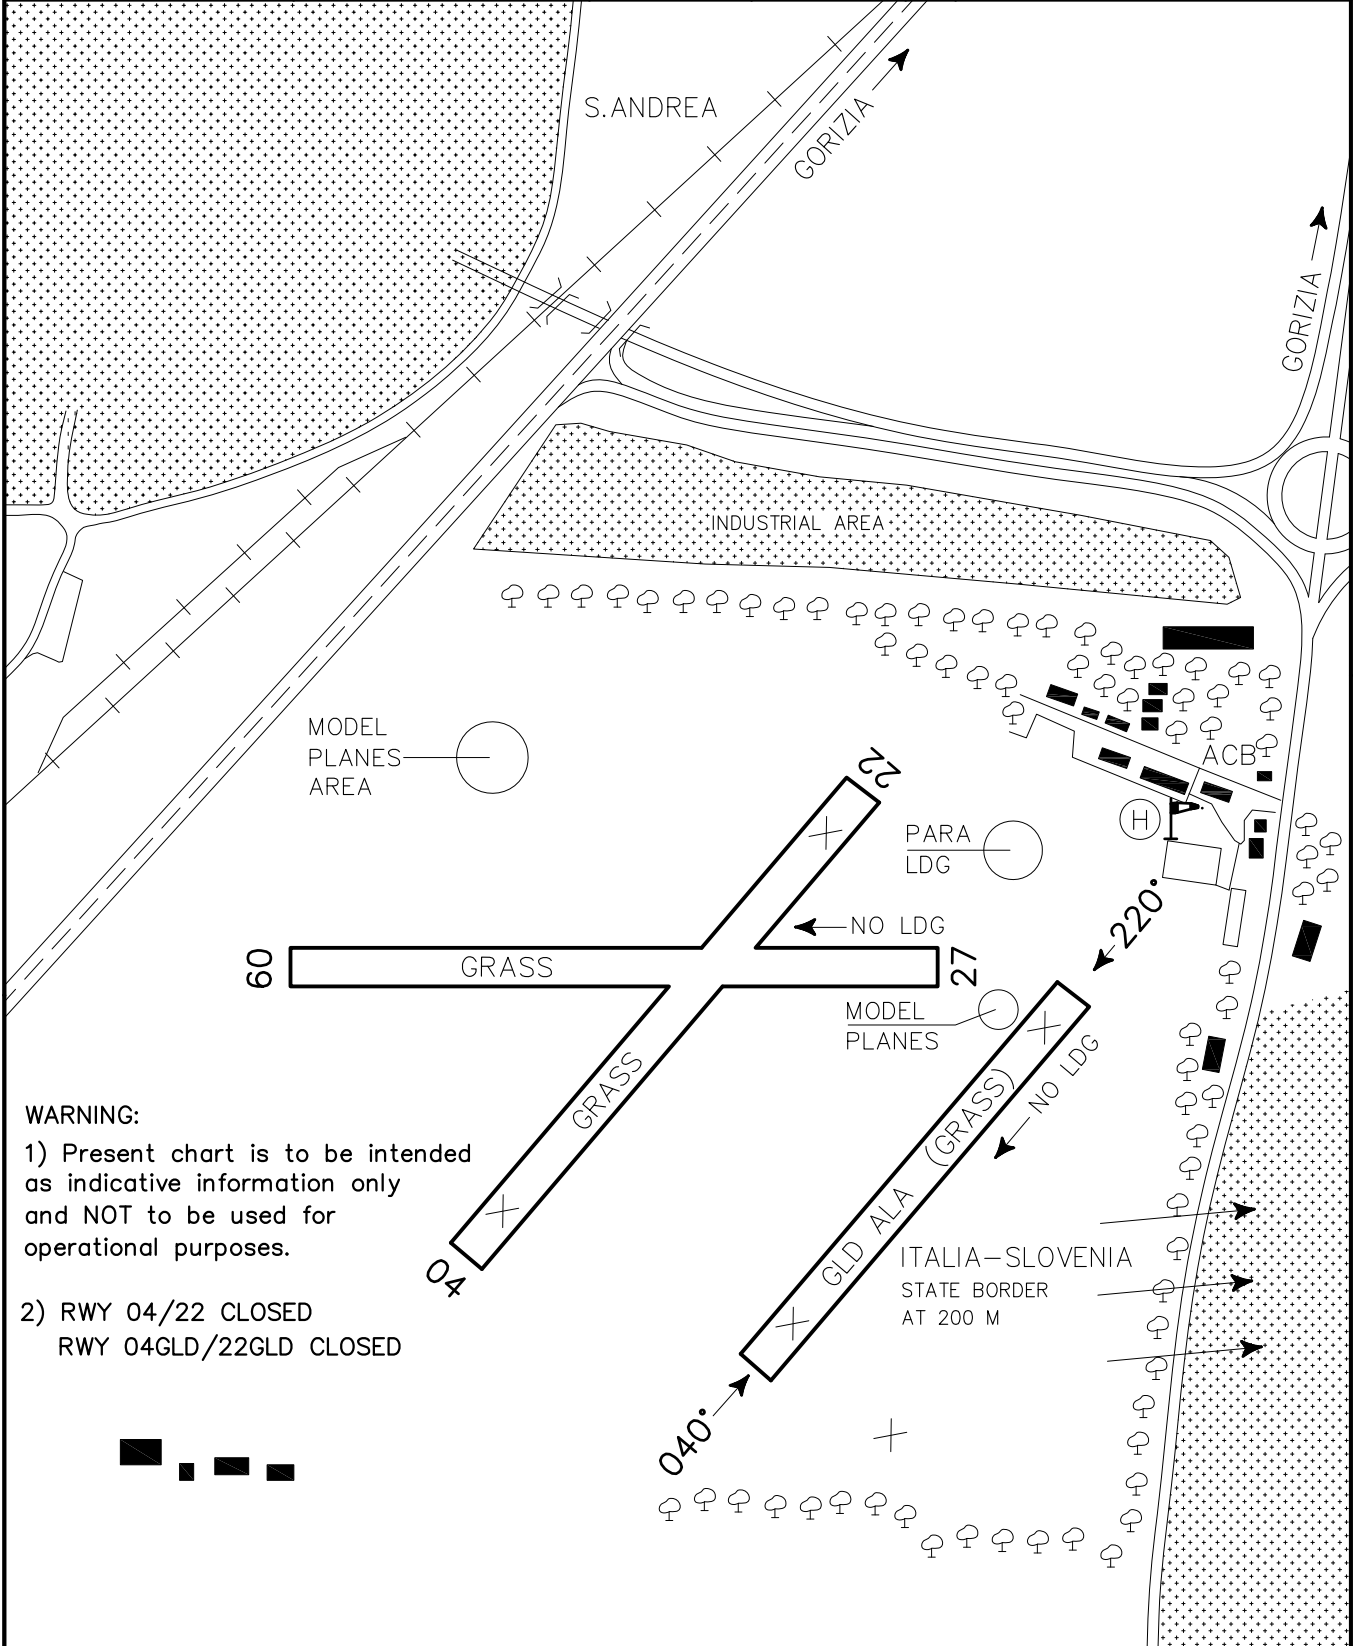

AERODROME LANDING CHART

AD Operative Hours	Traffic Circuit	Gorizia Radio	Aerodrome Elevation	L I P G	GORIZIA
See relevant AD pages	See relevant AD pages	CH 119.855	207 Ft		

CHANGE: RWYs 04/22 AND 04GLD/22GLD CLOSED

WARNING:

1) Present chart is to be intended as indicative information only and NOT to be used for operational purposes.

2) RWY 04/22 CLOSED
RWY 04GLD/22GLD CLOSED