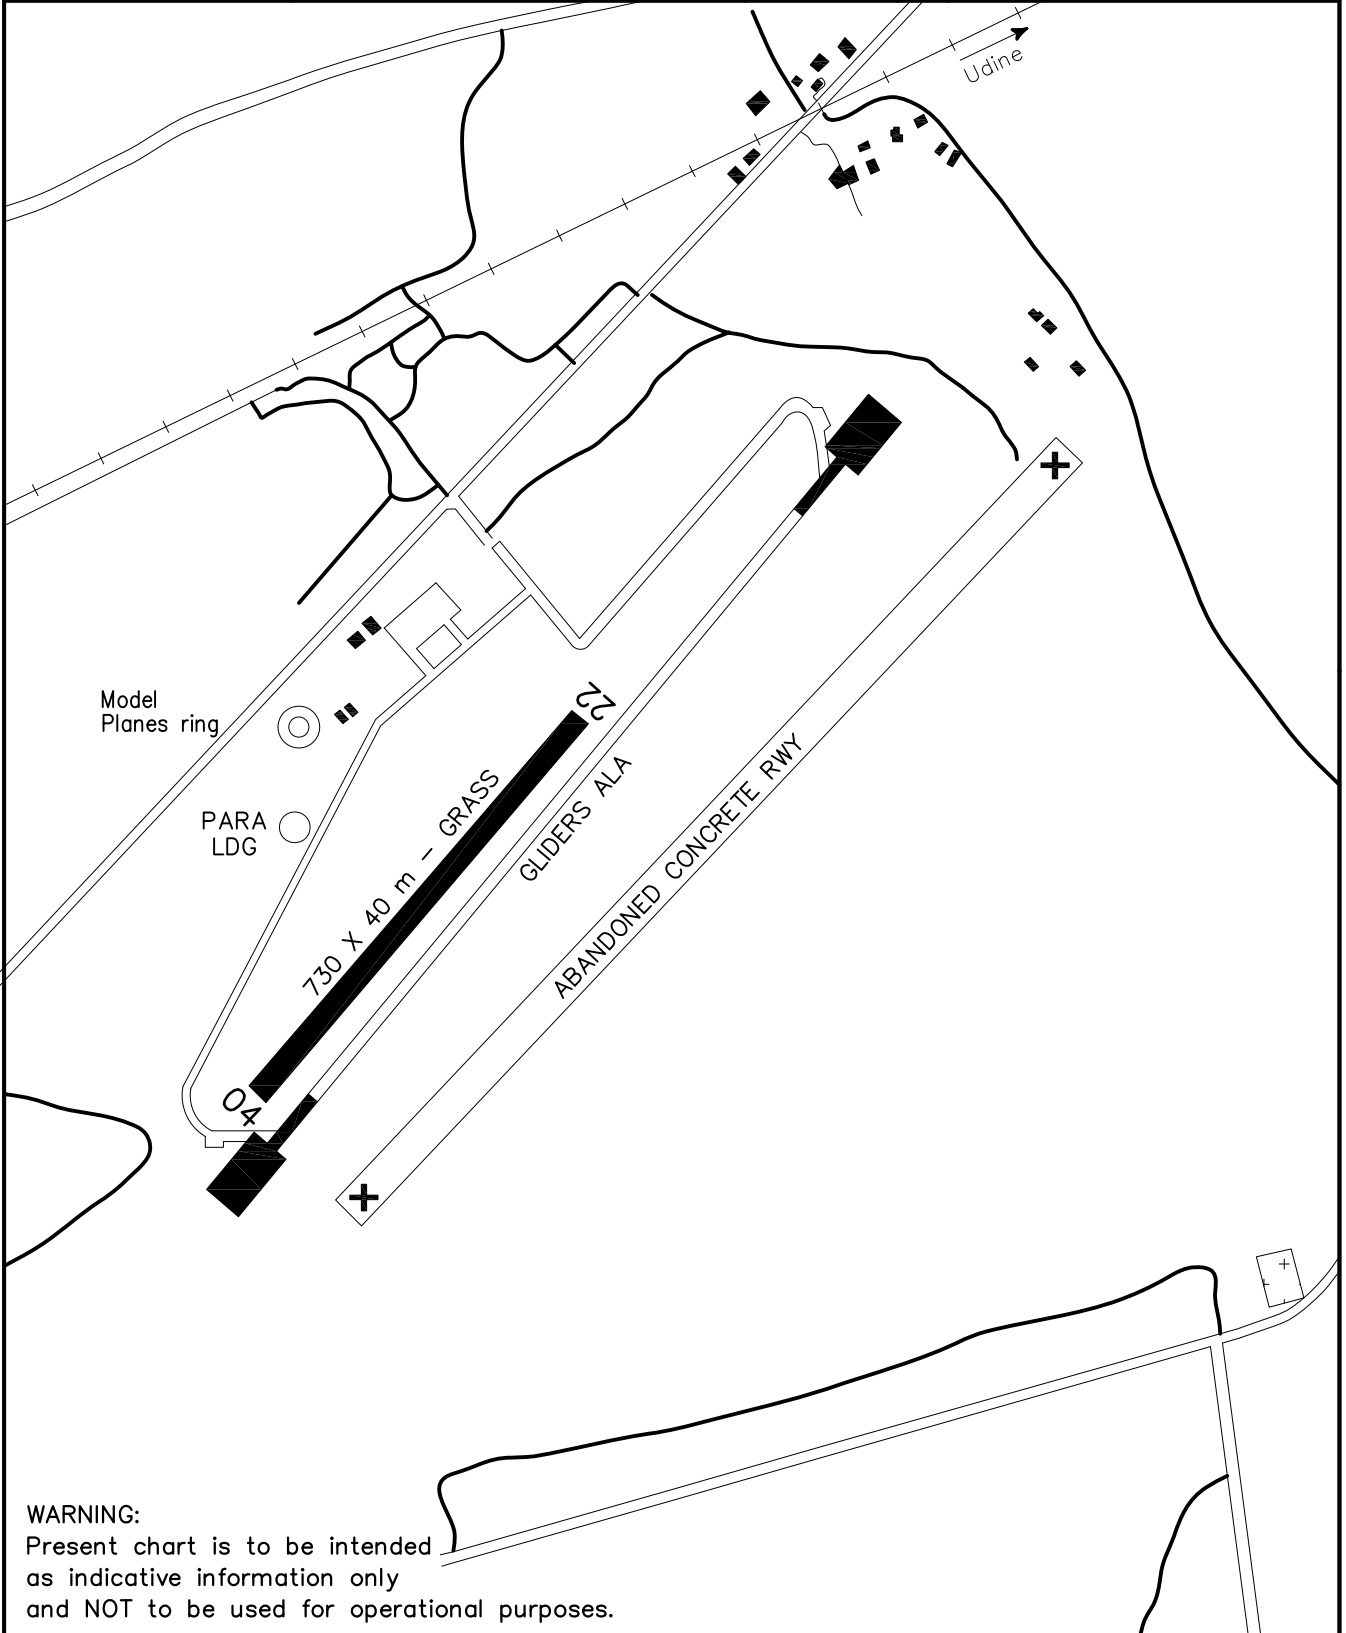

AERODROME LANDING CHART

AD Operative Hours	Traffic Circuit	Udine C. Radio	Aerodrome Elevation	L I P D	UDINE / Campoformido
See relevant AD pages	ACFT=NW of RWY GLD=SE of RWY	CH 119.055	305 Ft		46°01'55" N 013°11'12" E *

CHANGE: Udine Campoformido Radio FREQ updated

WARNING:
Present chart is to be intended as indicative information only and NOT to be used for operational purposes.