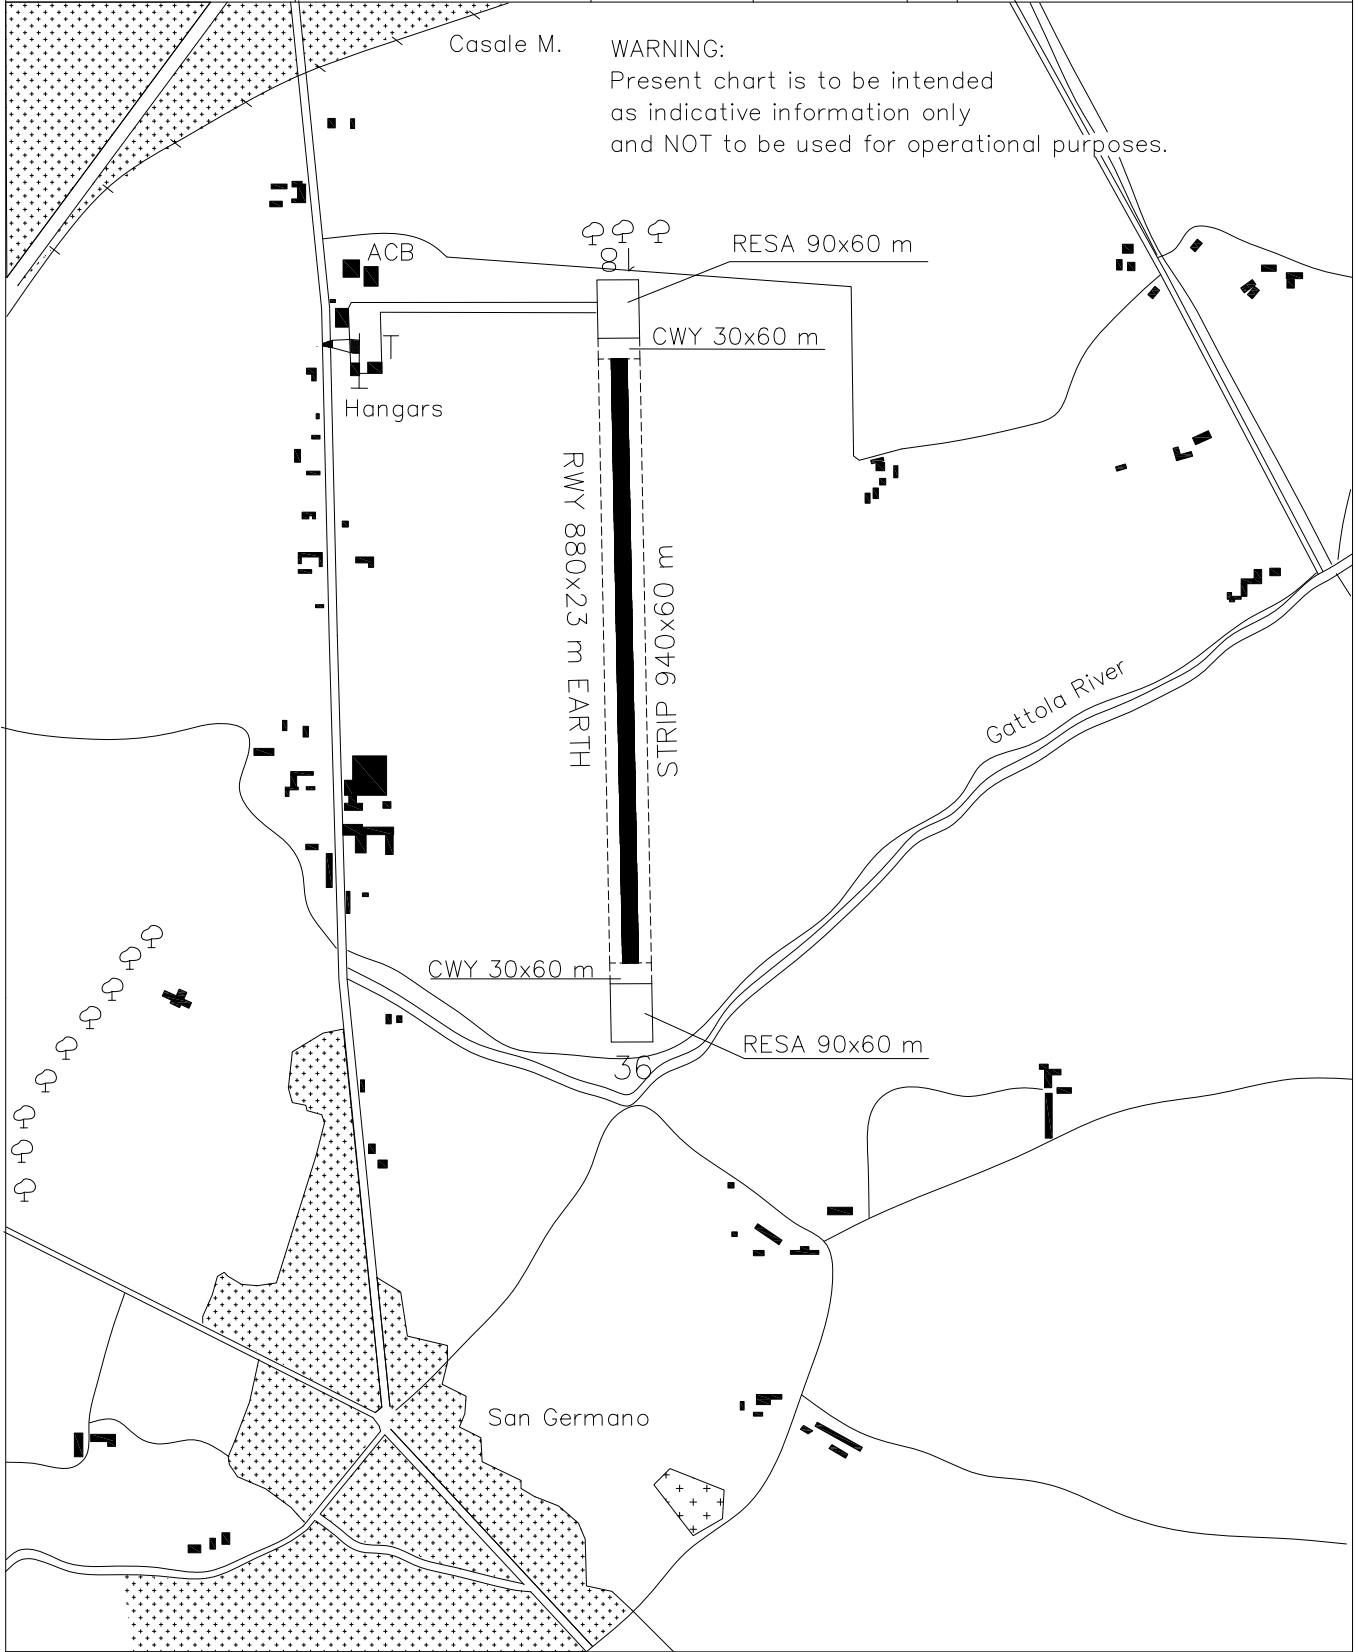

AD Operative Hours	Traffic Circuit	Casale Radio	Aerodrome Elevation	L I L M	CASALE / MONFERRATO
See relevant AD pages	Standard	118.355	377 ft		45°06'40" N 008°27'22" E *

CHANGE: Casale Radio channel FREQ updated