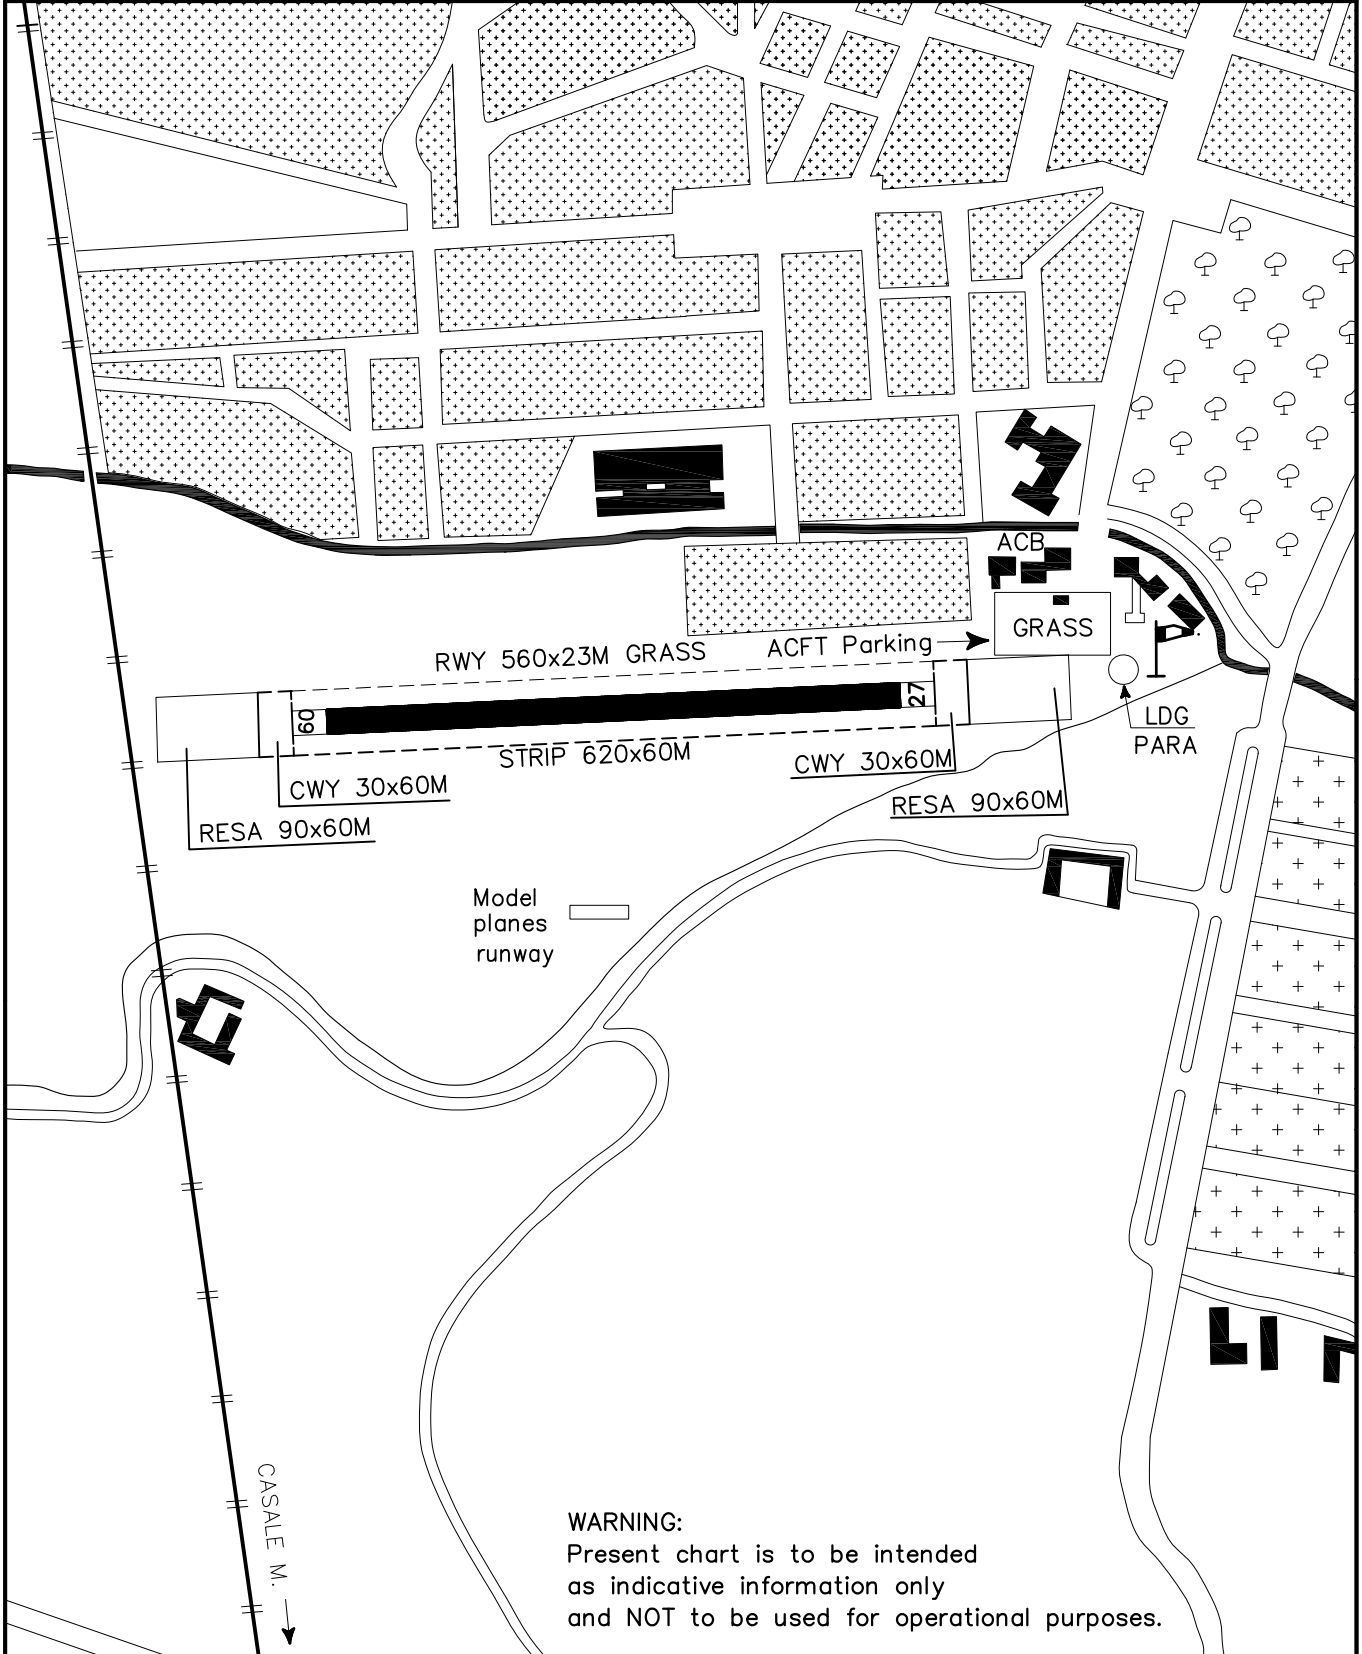

AERODROME LANDING CHART

AD Operative Hours	Traffic Circuit	Vercelli Radio	Aerodrome Elevation	L L L	VERCELLI
See relevant AD pages	SOUTH of RWY	CH 118.855	417 Ft		45°18'40" N 008°25'03" E *

CHANGE: Vercelli Radio FREQ updated

WARNING:
 Present chart is to be intended as indicative information only and NOT to be used for operational purposes.