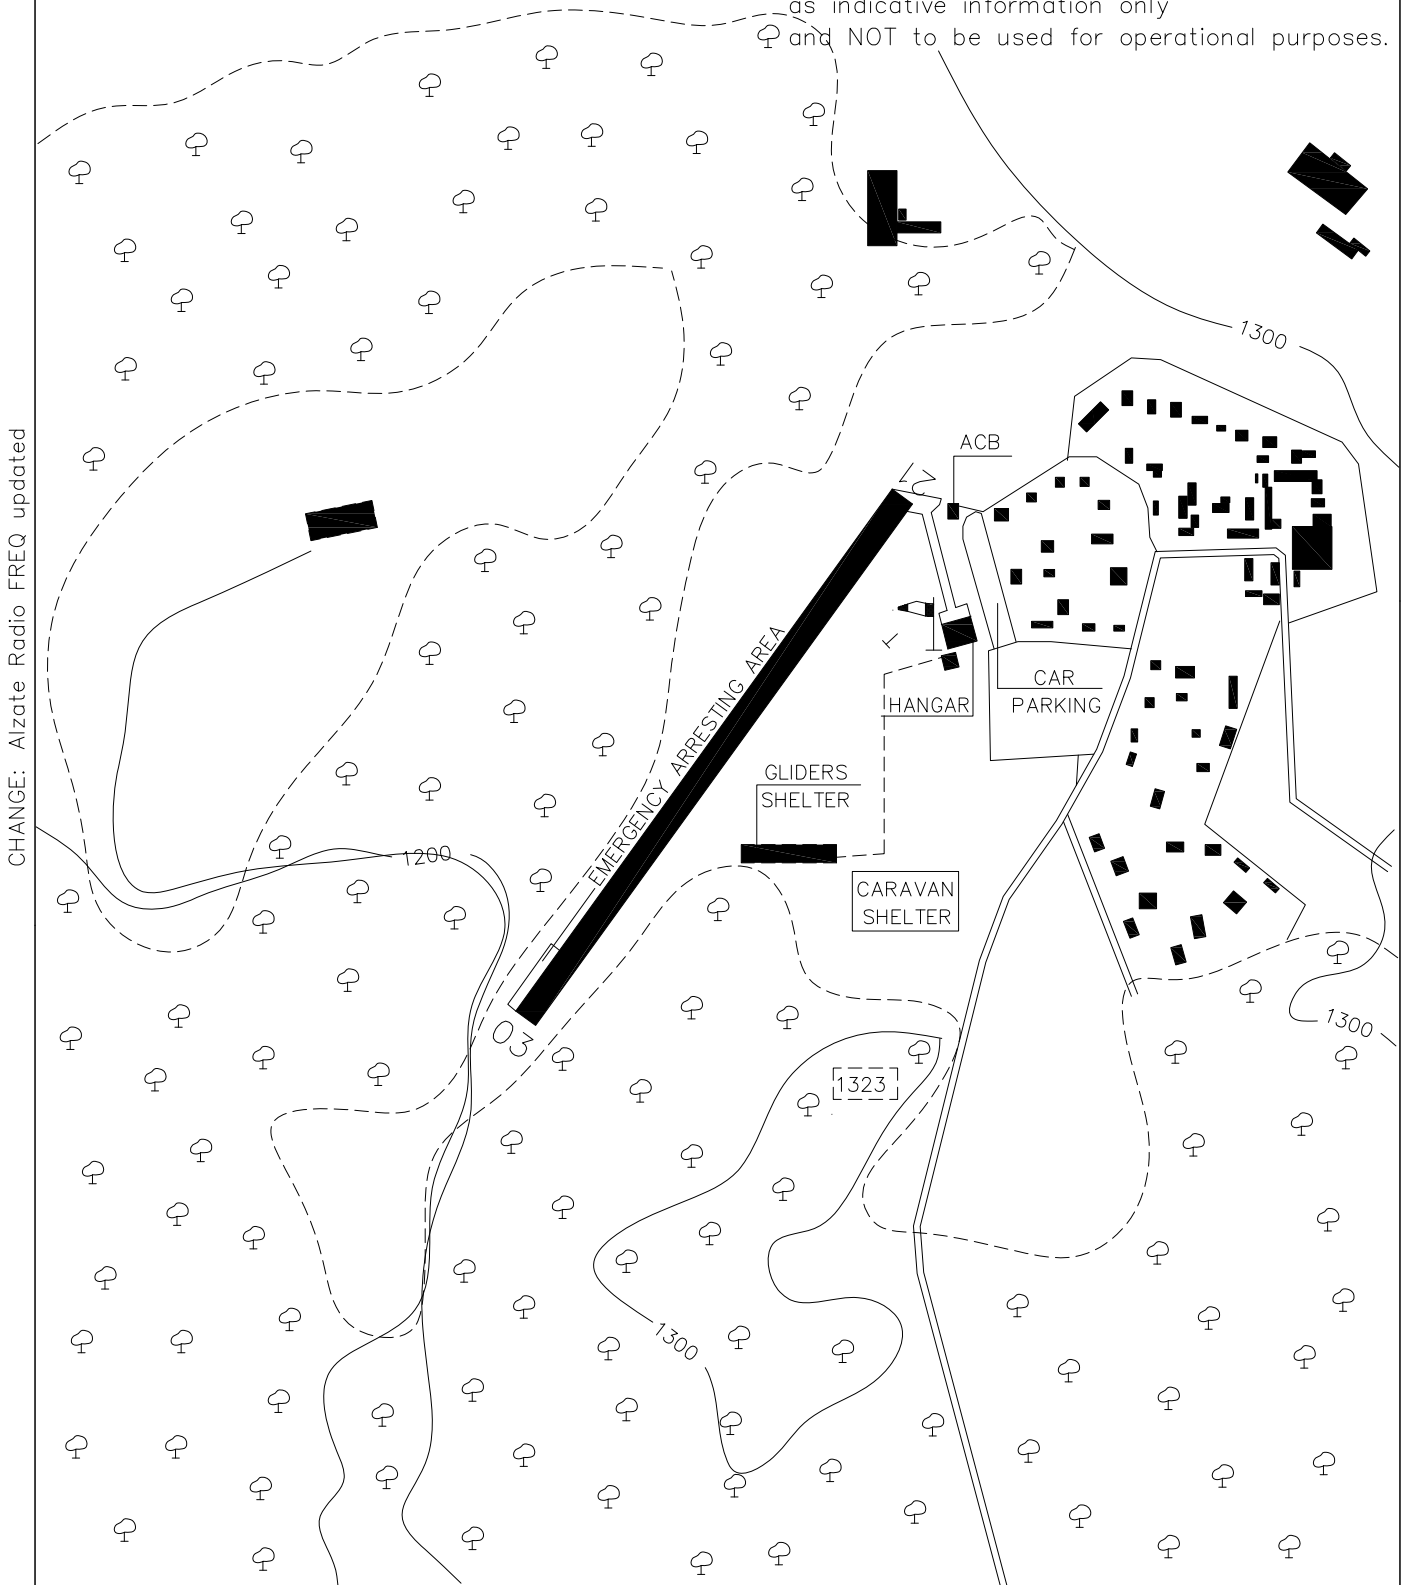

AD Operative Hours	Traffic Circuit	Alzate Radio	Aerodrome Elevation	L I L B	ALZATE BRIANZA
See relevant AD pages	Local requirements	CH 123.505	1260 Ft		

WARNING:
 Present chart is to be intended as indicative information only and NOT to be used for operational purposes.

CHANGE: Alzate Radio FREQ updated