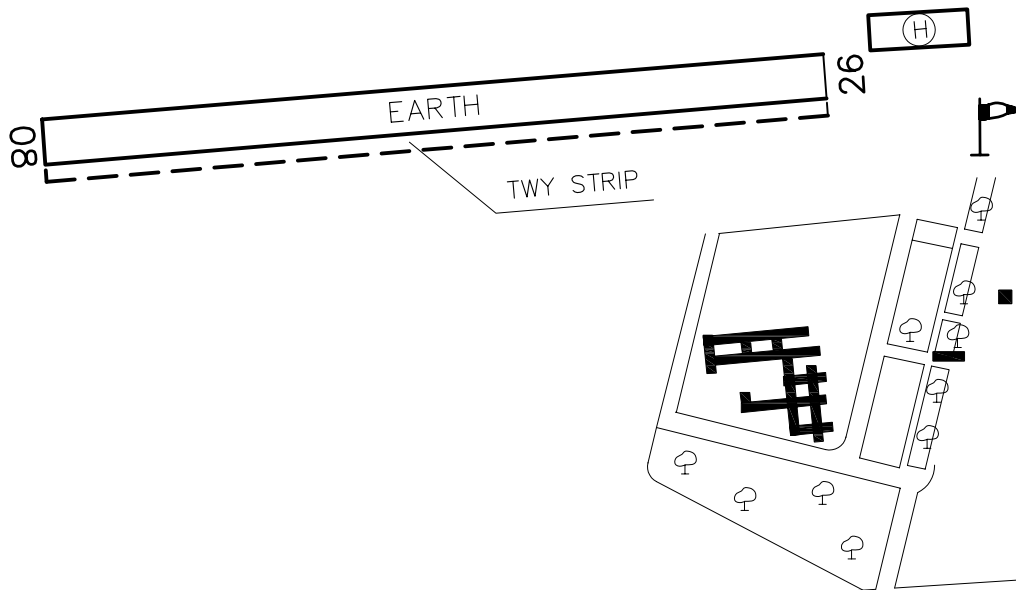

AD Operative Hours	Traffic Circuit	Capua Radio	Aerodrome Elevation	L I A U	CAPUA
See relevant AD pages	NIL	122.50	64 Ft		
					41°06'57" N 014°10'41" E *

**WARNING:**  
 Present chart is to be intended as indicative information only and NOT to be used for operational purposes.