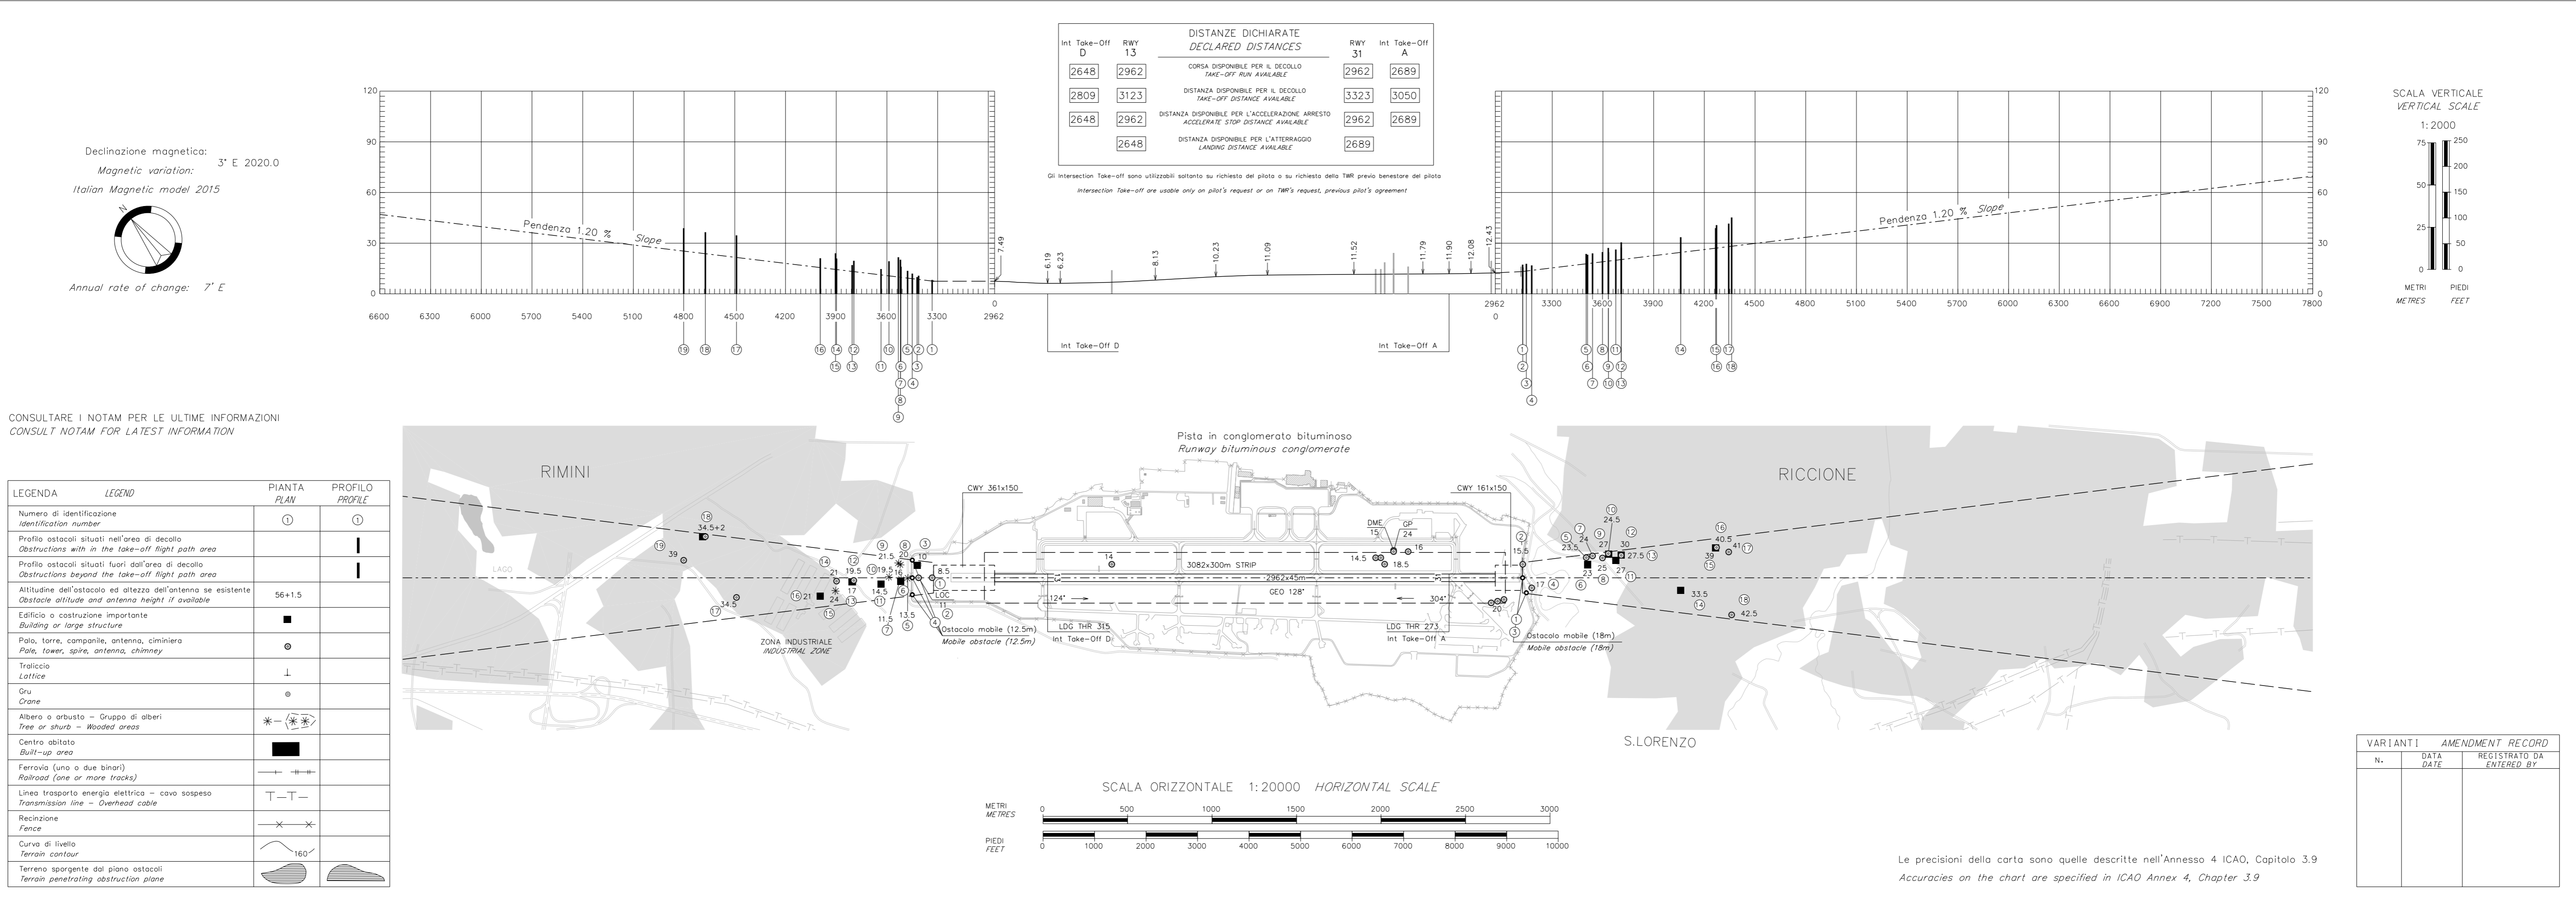

Dimensioni ed altitudini in metri
Dimensions and elevations in metres

CARTA DEGLI OSTACOLI DI AERODROMO TIPO A OACI – Limitazioni Operative
AERODROME OBSTACLE CHART ICAO TYPE A – Operating Limitations

ITALY – RIMINI / Miramare RWY 13/31

CHANGE: Aeronautical Information Updated

CONSULTARE I NOTAM PER LE ULTIME INFORMAZIONI
CONSULT NOTAM FOR LATEST INFORMATION