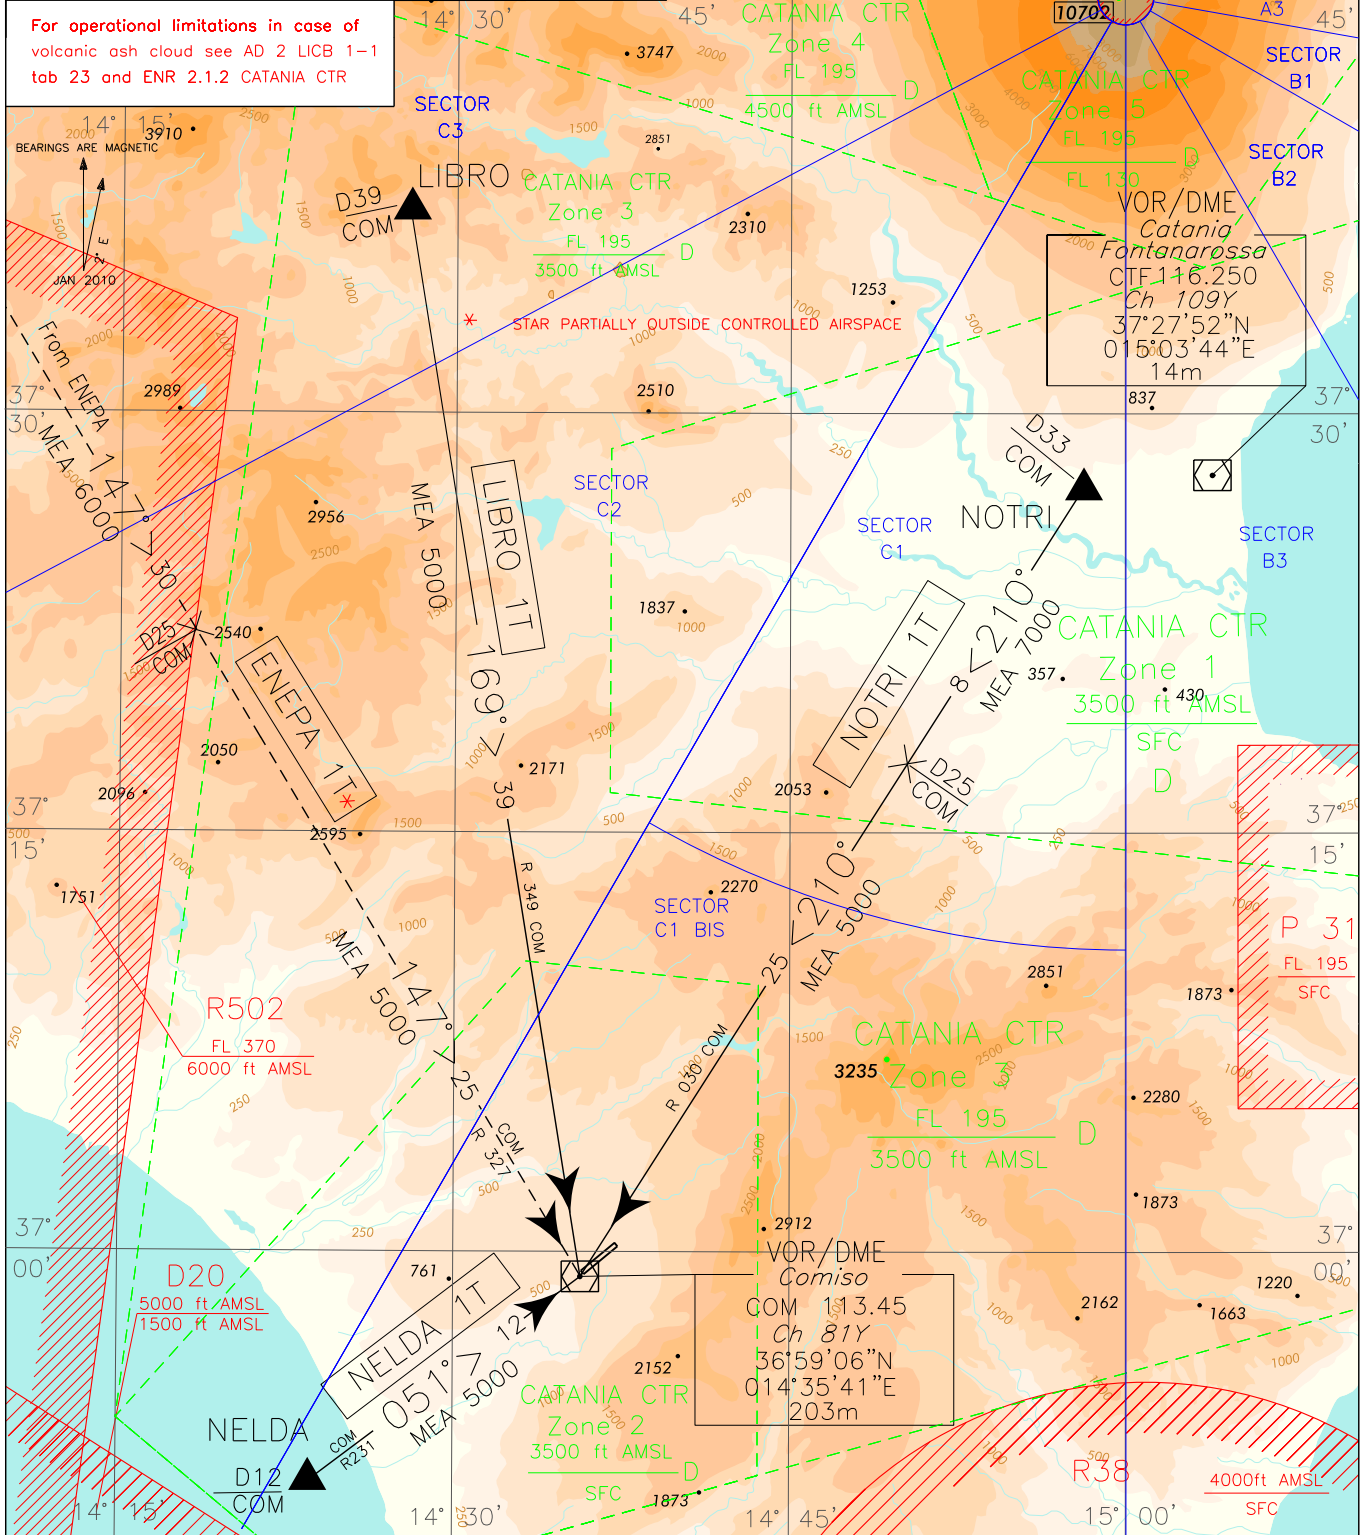

FREQUENCIES		COM VOR Holding Proc.	STAR V O R	COMISO
TWR	Comiso TWR	125.275		TRANSITION ALT 7000
APP	Catania APP	119.250		
	Catania Director	(120.805)		

For operational limitations in case of volcanic ash cloud see AD 2 LICB 1-1 tab 23 and ENR 2.1.2 CATANIA CTR

CHANGE: CHART UPDATED

DISTANCES: NM ALTITUDES: FEET SCALE 1:500.000 	AIRSPACE CLASSIFICATION SEE AIP ENR 1.4	MNM SECT ALT COM	LEGEND STAR → STAR ATC DISCRETION →